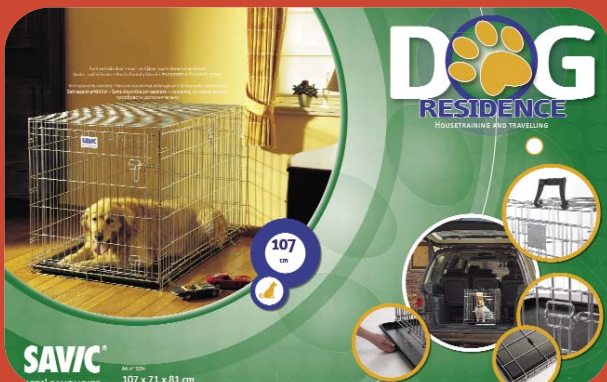

Dog Résidence 107 cm
with front and side door