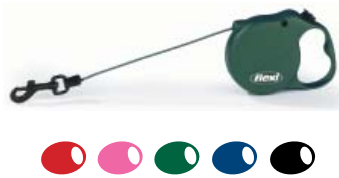

CLASSIC COMPACT

5 m tape

- Available in 3 sizes for small, medium and large sized dogs
- Coloured tape
- 4 casing colours for all leash sizes

SPECIAL RANGE

FOR SPECIFIC USES

MINI DE LUXE

3 m tape/soft grip

- For dogs up to approx. 12 kg
- Pocket sized casing
- Coloured tape
- Leash with leather trimming
- Chromed snap hook
- 4 casing colours:
Pink, Mint, Azure and Orange

MINI / CAT

3 m cord

- For small cats and dogs up to approx. 8 kg
- Black cord
- 5 casing colours: Red, Pink, Green, Blue and Black

MAXI

8 m tape

- For medium and large sized dogs up to approx. 50 kg
- Coloured and robust tape
- 4 casing colours: Red, Green, Blue and Black